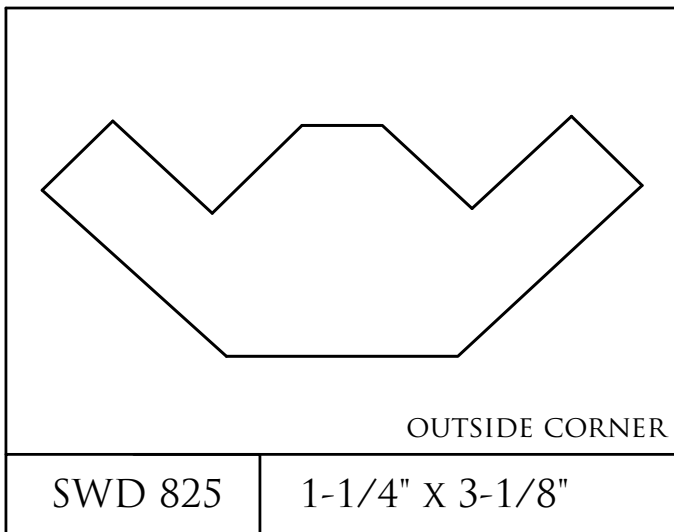

SECTION 8

MISCELLANEOUS  
PROFILES

8-2

8-4

8-6

8-8

SOMMERS' WOOD-N-DOOR INC.

PHONE: 614-873-3506 FAX: 614-873-3614 EMAIL: SALES@SOMMERSWOOD.COM WWW.SOMMERSWOOD.COM