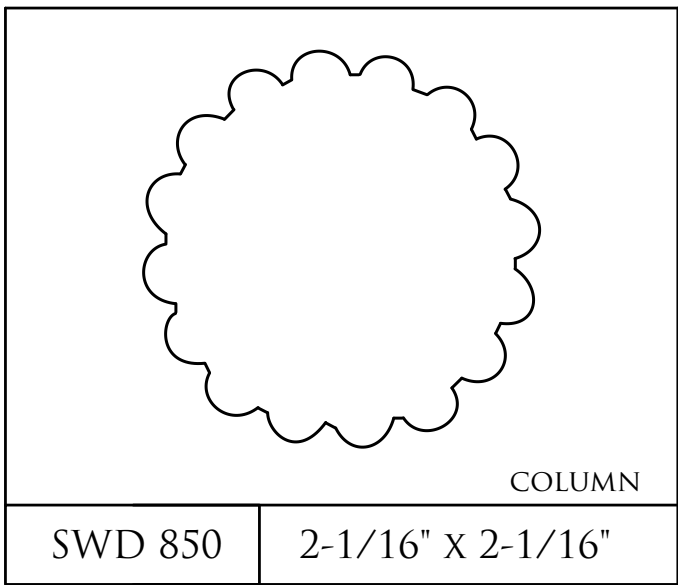

SECTION 8

MISCELLANEOUS  
PROFILES

8-2

8-4

8-6

8-8

SOMMERS' WOOD-N-DOOR INC.

PHONE: 614-873-3506 FAX: 614-873-3614 EMAIL: SALES@SOMMERSWOOD.COM WWW.SOMMERSWOOD.COM